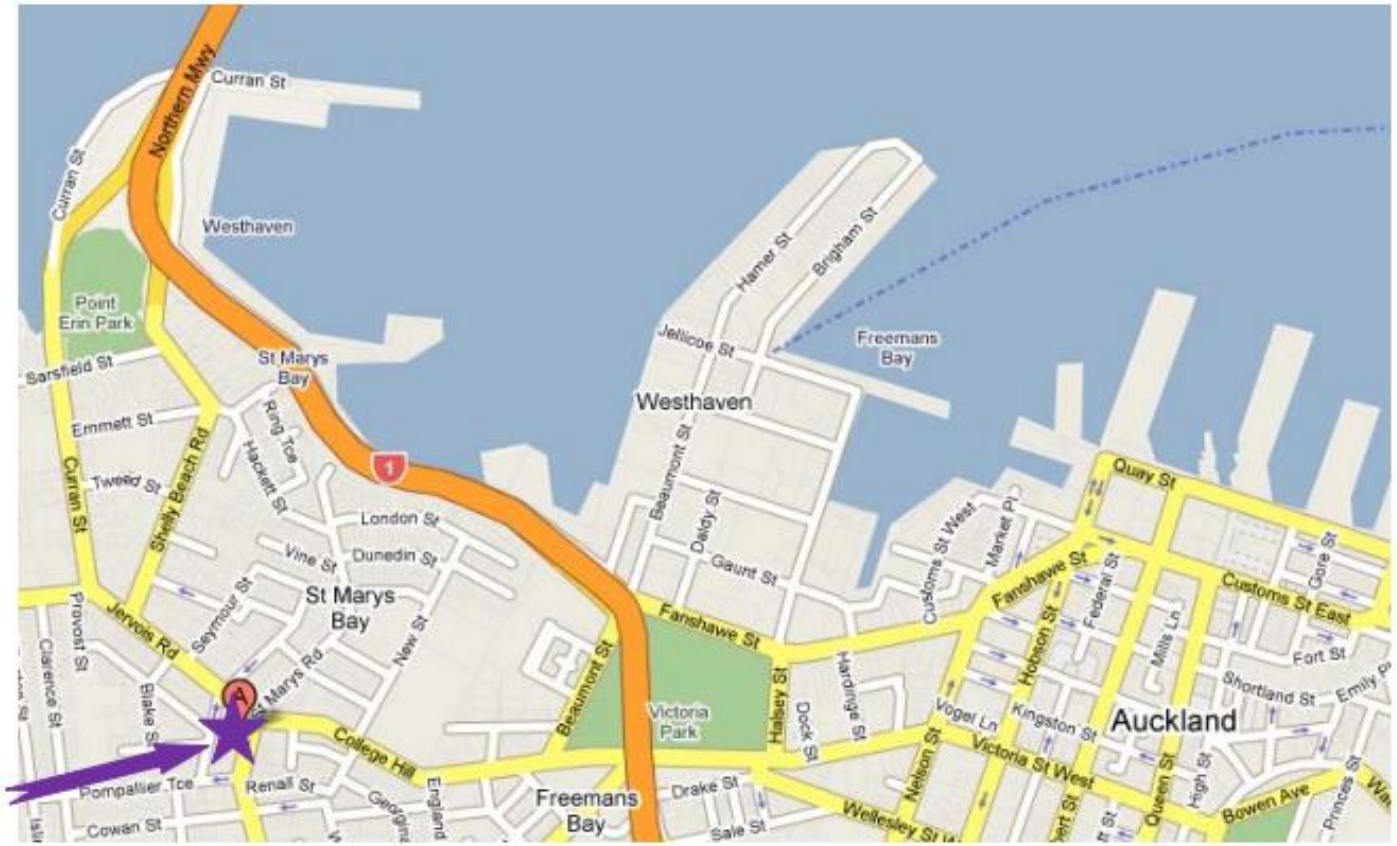

WELLINGTON

Level 8, Lumley House, 11 Hunter Street

Auldhouse Computer Training

Level 8, Lumley House, 11 Hunter Street, Wellington

Telephone (Int'l) +64 4 473 2314 (Local) 04 473 2314

Car parking is available on Hunter and Victoria Streets, and at nearby parking buildings:

Queens Wharf Events Centre (off Jervois Quay)

James Smiths (Wakefield St) – approx 10 mins walk