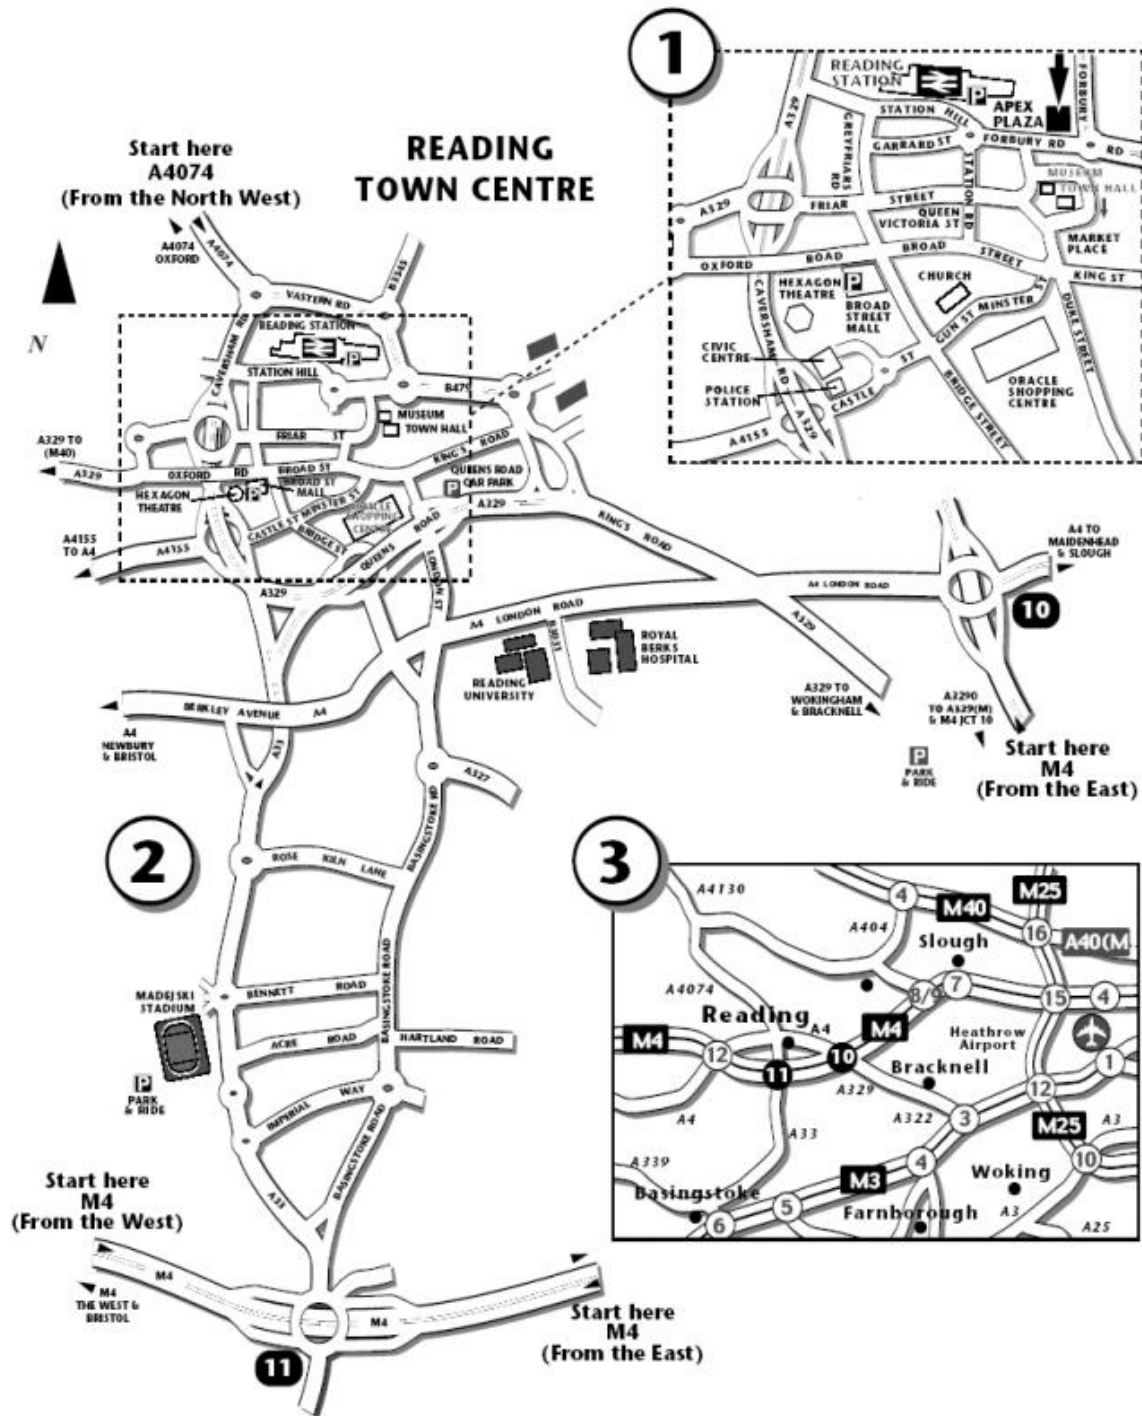

Commvault Systems Ltd
Apex Plaza, Forbury Road
Reading RG1 1AX
+44 118 9516500