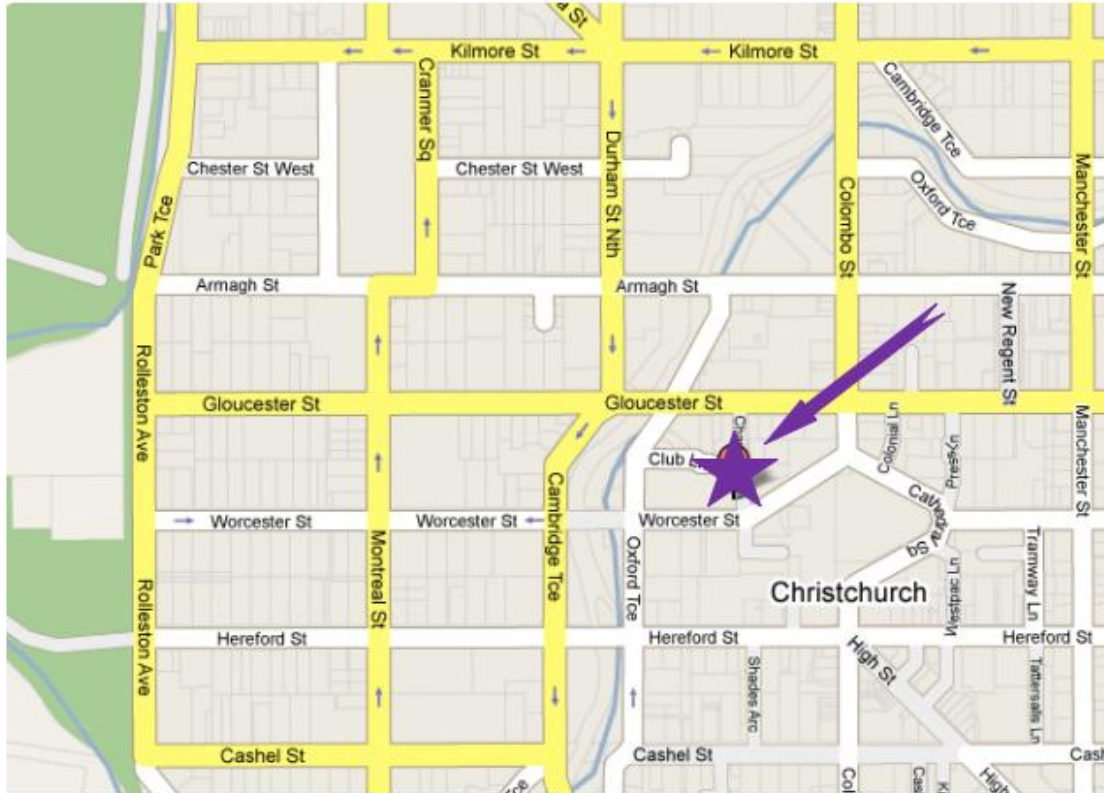

CHRISTCHURCH

Level 7, Anthony Harper House, 47 Cathedral Square

Auldhouse Computer Training
Level 7, Anthony Harper House, 47 Cathedral Square, Christchurch
Telephone (Int'l) +64 3 353 1090 (Local) 03 353 1090

Car Parking is available close to our offices in the Farmers or Rydges carparks.
The Christchurch Crowne Plaza Hotel in Kilmore Street and the Christchurch Casino in Victoria Street also offer all day parking

---

Commvault – Oceania & ASEAN Training Registrar

Tel +61 28197 7700 Email - RegistrarANZ@commvault.com

CTS Training Pty Ltd. Brisbane, Australia Tel +61 7 3210 0002 Email info@ctstraining.com.au