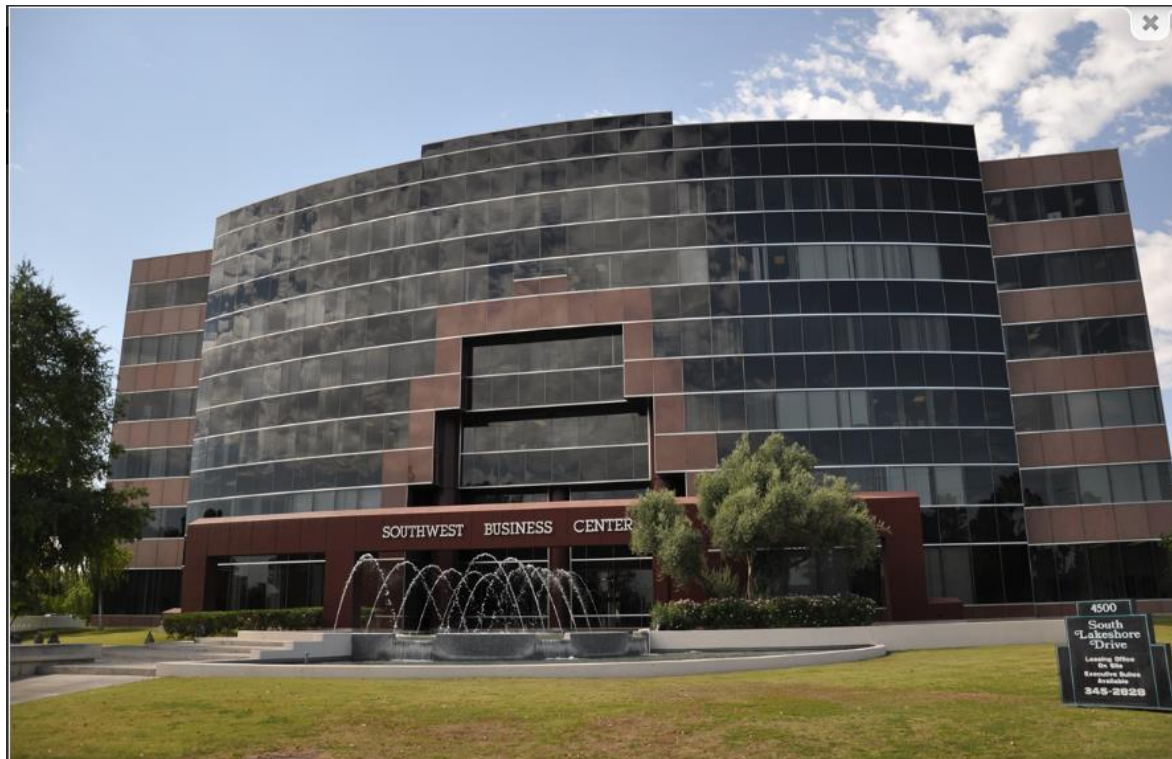

Facility Address

Dynamic WorldWide Training
SOUTHWEST BUSINESS CENTER
4500 SOUTH LAKESHORE DRIVE
SUITE 695
TEMPE, AZ 85282
United States

Contact Information

Phone: 480.820.4101

Directions

From the Phoenix Airport to Dynamic World Wide in Tempe, AZ