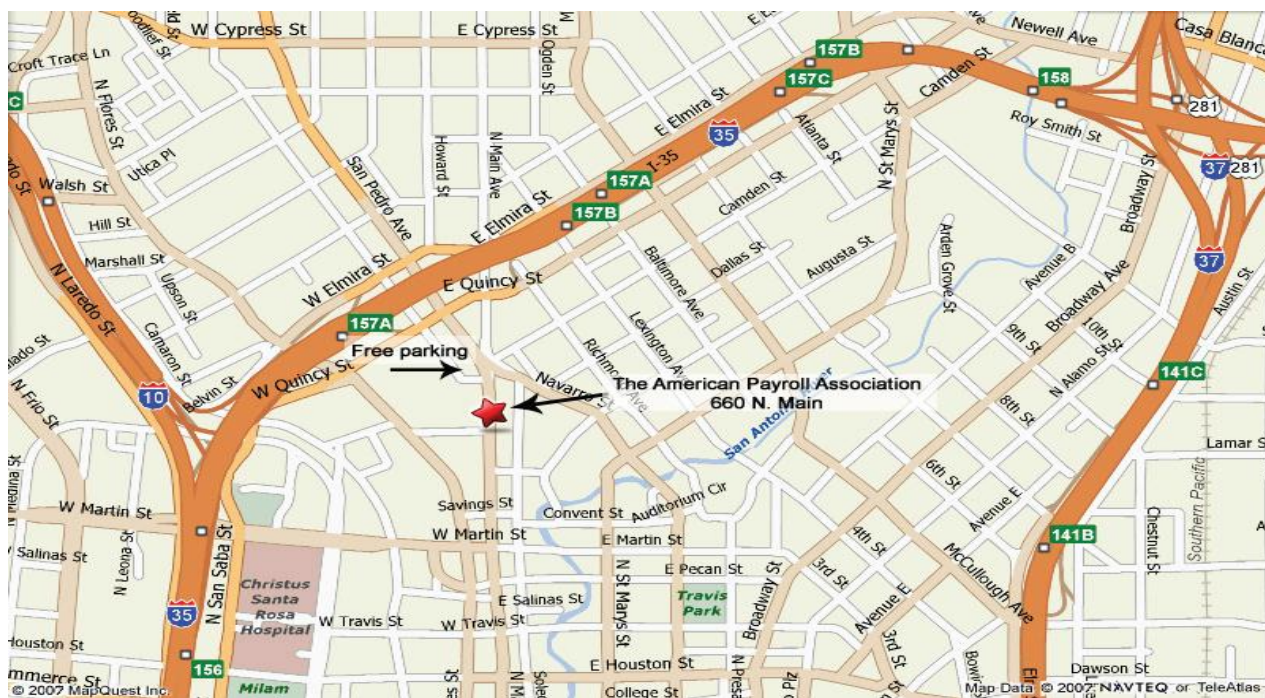

**From IH-35 South Bound:**

- From the lower level, exit San Pedro
- Turn left on San Pedro
- Right onto Buffalo Run, just past Quincy St. (Park in the fenced parking lot in the designated spaces)
- Walk across Main Ave. to American Payroll Association

**From IH-35 North Bound:**

- Exit Durango Blvd.
- Left on S. Flores Street to Quincy St.
- Right on Quincy St.
- Right on Jackson St.
- Follow Jackson St. as it turns to Buffalo Run
- Left into Parking, last driveway just before Main Ave.
- (Park in the fenced parking lot in the designated spaces)
- Walk across Main Ave. to American Payroll Association

## MicroTek Affiliate Location Information