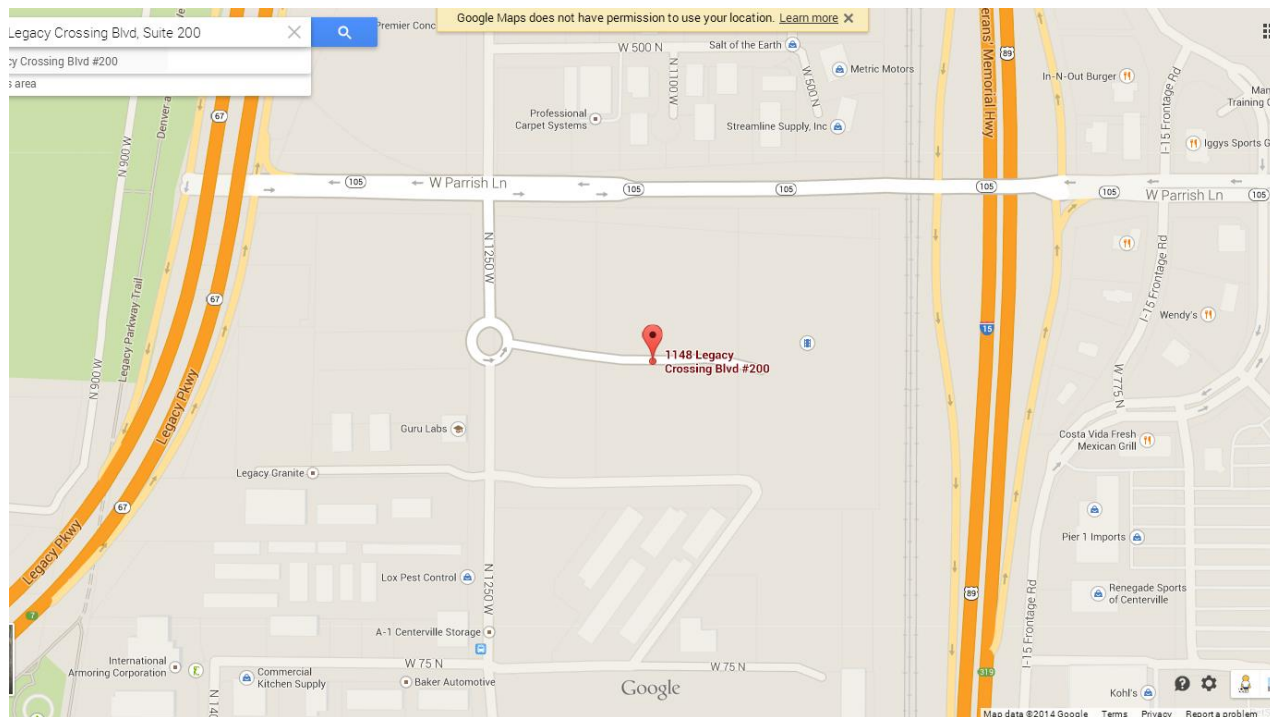

Facility Address

Name: Guru Labs - Salt Lake City, UT
Address: 1148 W. Legacy Crossing Blvd, Suite 200
City, State, Zip: Centerville, UT 84014-1703

Contact Information

Local Phone: 801-298-5227
Local Fax: 801-383-3966

Directions

From Salt Lake City International Airport:

- Exit airport to I-80 eastbound
- Exit to I-215 northbound
- Freeway merges to I-15 north
- Exit 319 towards Parish Lane, Centerville
- Turn left onto Parish Lane
- Turn left onto 1250 West
- Turn left through the roundabout onto Legacy Crossing Blvd.
- Guru Labs is in the four story building on the left, ample parking is available around the building
- Classrooms are on the second floor.

Free ample parking around building