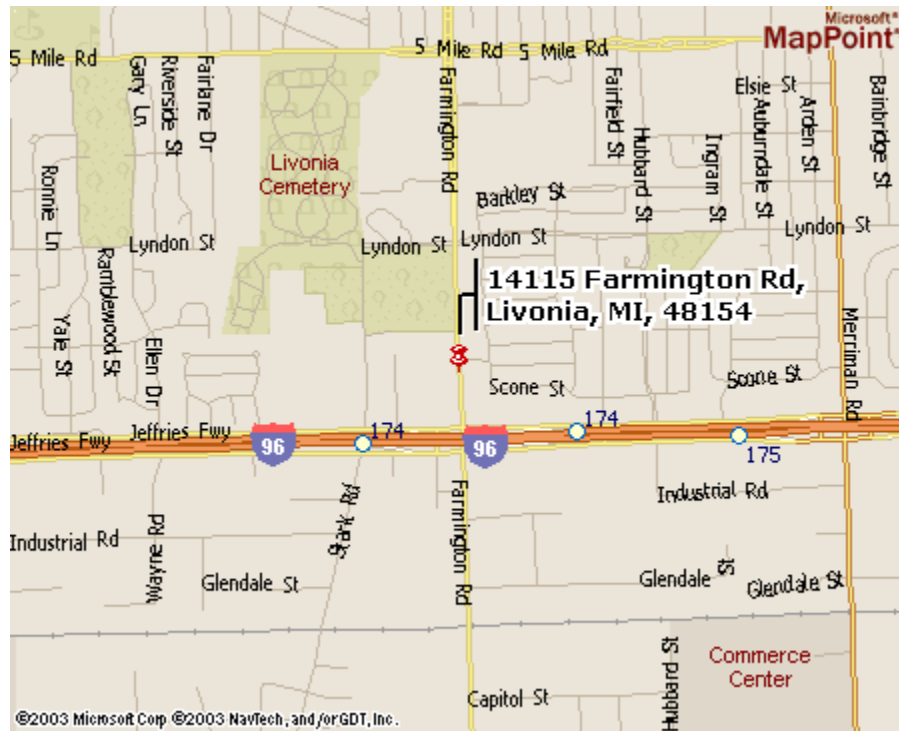

Facility Address

New Horizons – Livonia
 14115 Farmington Rd.
 Livonia, MI 48154

Contact Information

(734) 525-1501 (Local Phone)
 (734) 525-1401 (Local Fax)

Directions

If you are traveling from:

AIRPORT: Take I-94 West to I-275 Exit. Take I-275 North to I-96 Exit. Take I-96 East to Farmington Rd., Exit 174. Turn Left onto Farmington Rd., proceed about one block North to 14115 on the left side, just before the church.

ANN ARBOR: Take M-14 East and continue on I-96 East. Take I-96 East to Farmington Rd. Exit 174. Turn Left onto Farmington Rd., proceed about one block North to 14115 on the left side, just before the church.

MicroTek Affiliate Location Information

TOLEDO: Take I-75 North to I-275 Exit. Take I-275 North to I-96 Exit. Take I-96 East to Farmington Rd., Exit 174. Turn left onto Farmington Rd., proceed about one block North to 14115, on the left side, just before the church..

LANSING: Take I-96 East to Farmington Rd., Exit. Turn left onto Farmington Rd., Exit 174. Turn left onto Farmington Rd., proceed about one block North to 14115, on the left side, just before the church.