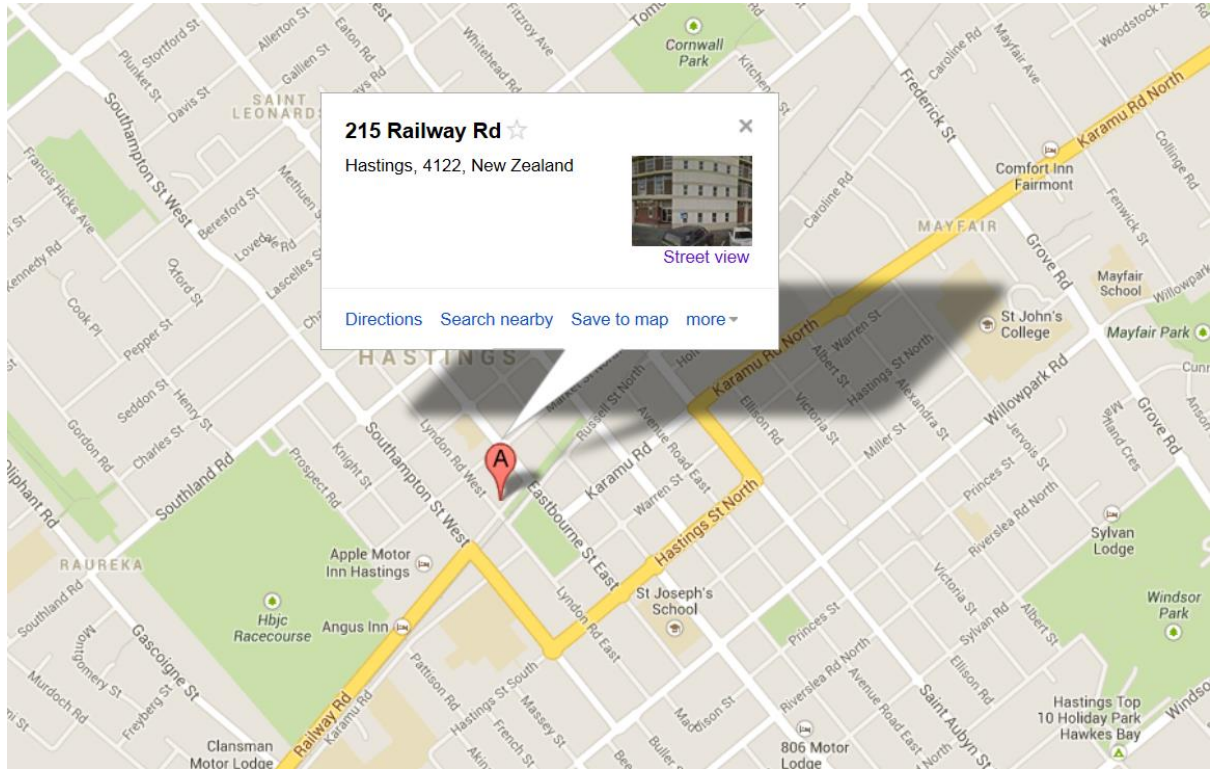

EIT Hastings Learning Centre

First Floor, Tower Building,
215 Railway Road
Hastings 4122

Phone: 06 974 8936

Fax: 06 974 8950